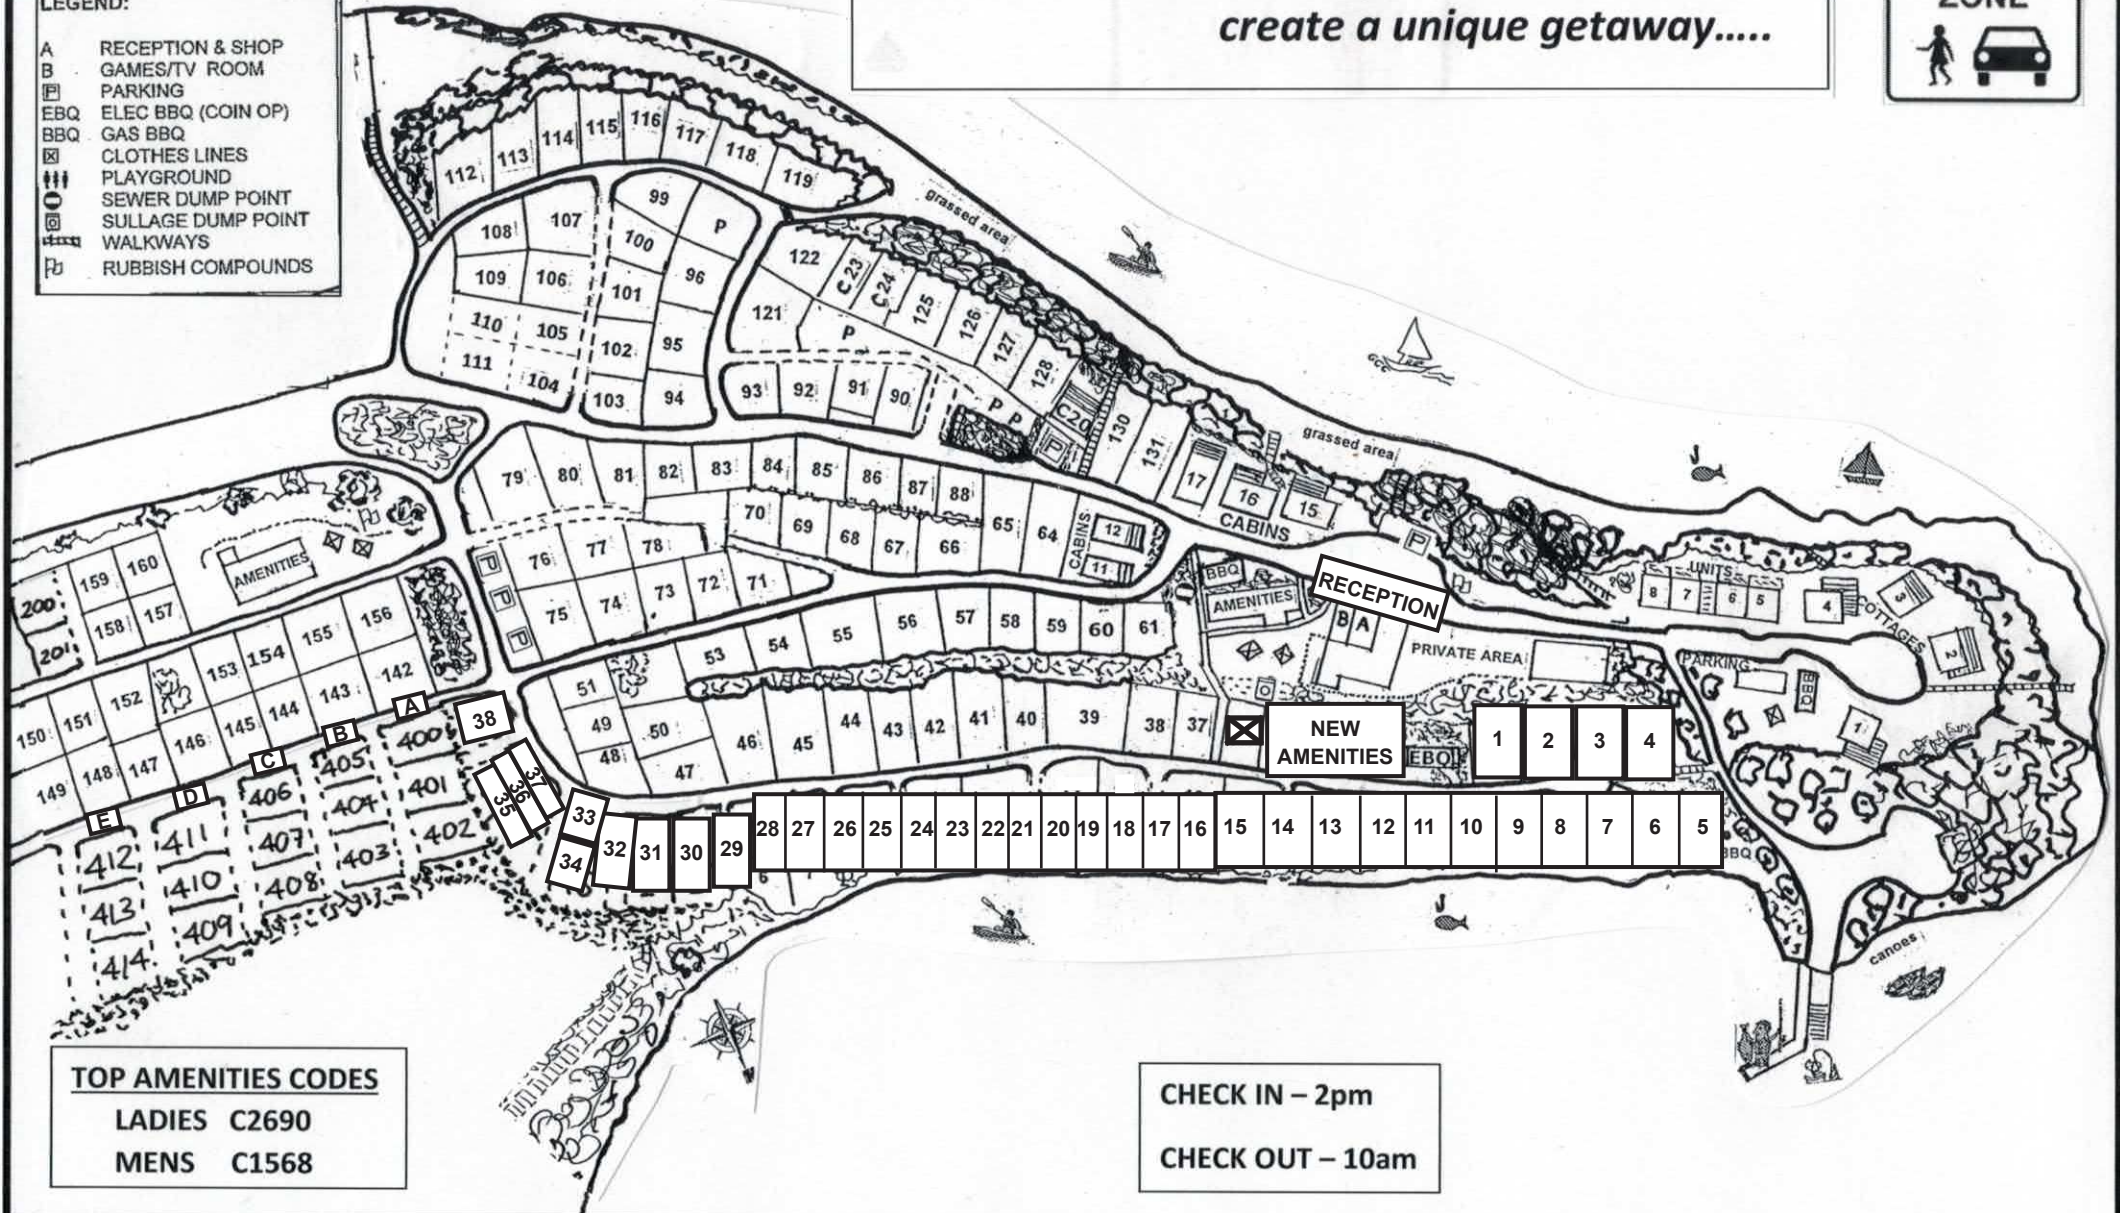

# REGATTA POINT HOLIDAY PARK

.....Where lake, ocean and coastal ranges  
create a unique getaway.....

- LEGEND:**
- A RECEPTION & SHOP
  - B GAMES/TV ROOM
  - P PARKING
  - EBQ ELEC BBQ (COIN OP)
  - BBQ GAS BBQ
  - CLOTHES LINES
  - PLAYGROUND
  - SEWER DUMP POINT
  - SULLAGE DUMP POINT
  - WALKWAYS
  - RUBBISH COMPOUNDS

**TOP AMENITIES CODES**  
 LADIES C2690  
 MENS C1568

**CHECK IN – 2pm**  
**CHECK OUT – 10am**