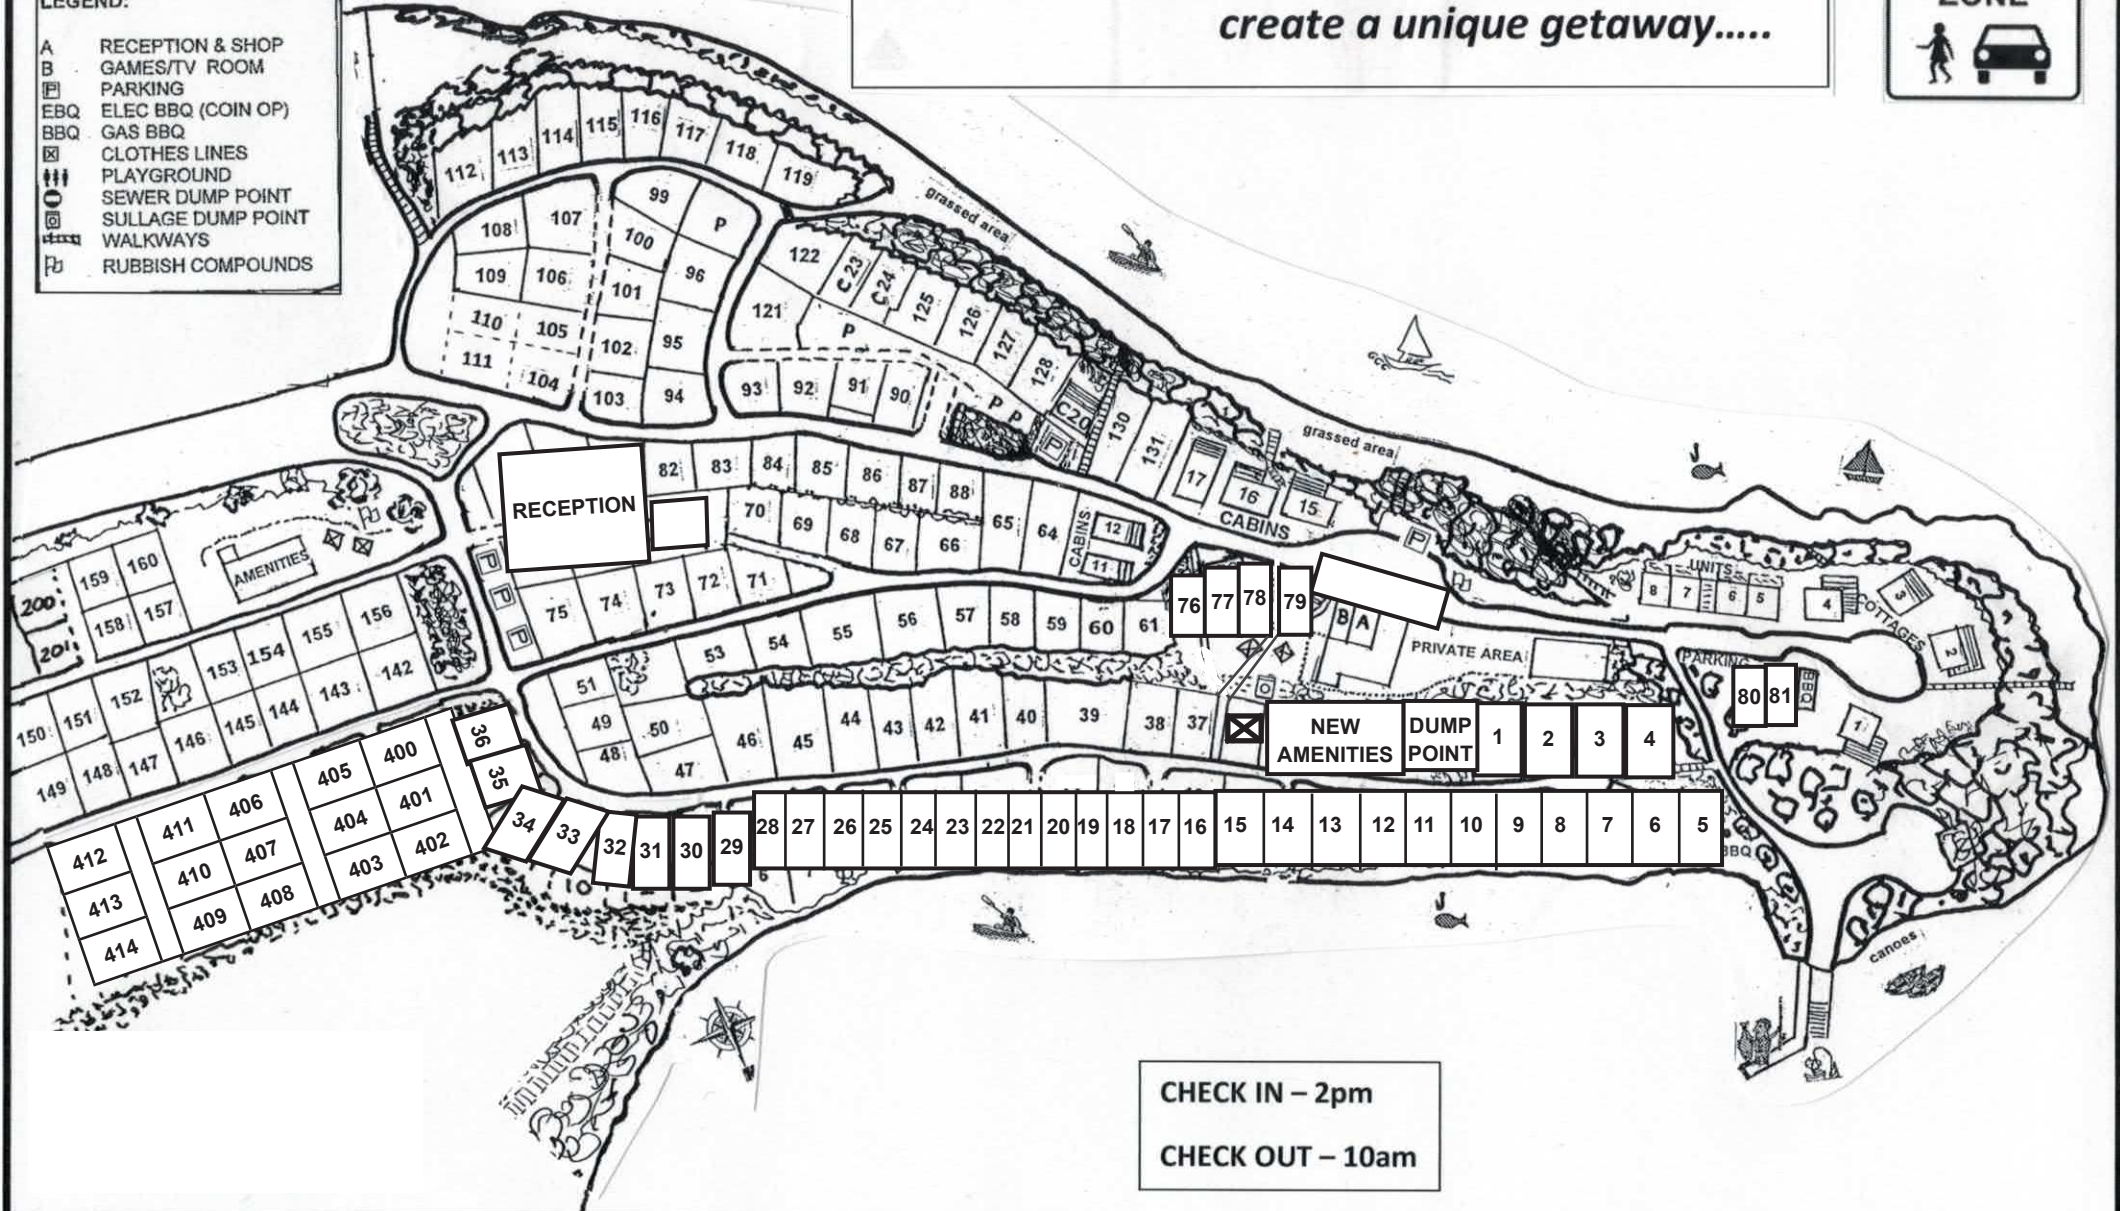

Regatta Point

HOLIDAY PARK

.....Where lake, ocean and coastal ranges
create a unique getaway.....

- LEGEND:**
- A RECEPTION & SHOP
 - B GAMES/TV ROOM
 - P PARKING
 - EBQ ELEC BBQ (COIN OP)
 - BBQ GAS BBQ
 - ☒ CLOTHES LINES
 - ⦿ PLAYGROUND
 - ⊕ SEWER DUMP POINT
 - ⊖ SULLAGE DUMP POINT
 - ⦶ WALKWAYS
 - ⊞ RUBBISH COMPOUNDS

CHECK IN – 2pm
CHECK OUT – 10am